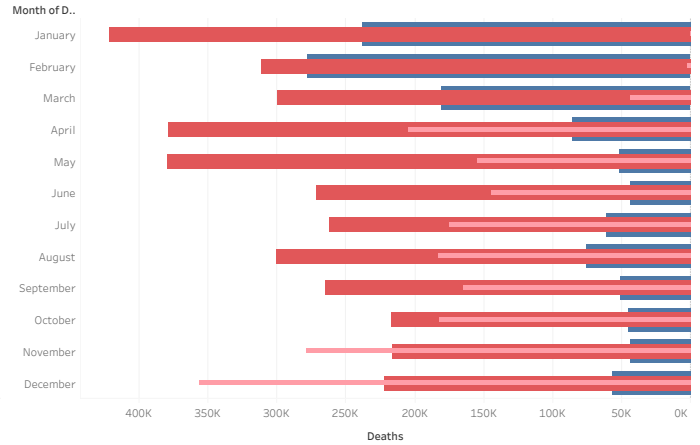

COVID-19 Pandemic 2022 | Global Breakdown

How has the Covid-19 Pandemic evolved in the year 2022?

SELECT YEAR
All

SELECT COUNTRY
All

SELECT CONTINENT
All

Total Cases
672,342,481

Deaths
6,825,312

People Vaccinated
1,310,292,000

How do Covid-19 cases in 2022 compare to previous years?

How do Covid-19 fatalities in 2022 compare to previous years?

Total cases in each country between 2020 and 2022

How have countries taken up Covid-19 vaccinations?