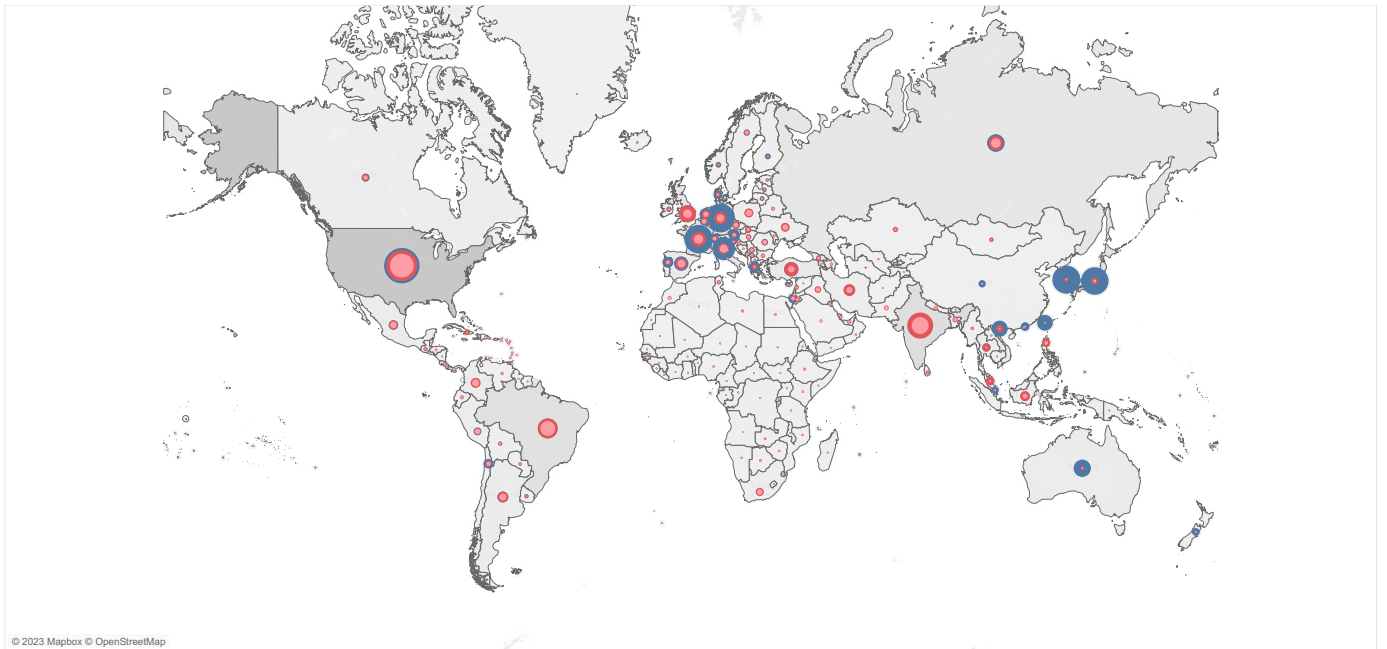

COVID-19 Pandemic 2022 | Global Breakdown

How has the Covid-19 Pandemic evolved in the year 2022?

SELECT YEAR
All

SELECT COUNTRY
All

SELECT CONTINENT
All

Total Cases
672,342,481

Deaths
6,825,312

People Vaccinated
1,310,292,000

How do Covid-19 cases in 2022 compare to previous years?

How do Covid-19 fatalities in 2022 compare to previous years?

Total cases in each country between 2020 and 2022

How have countries taken up Covid-19 vaccinations?