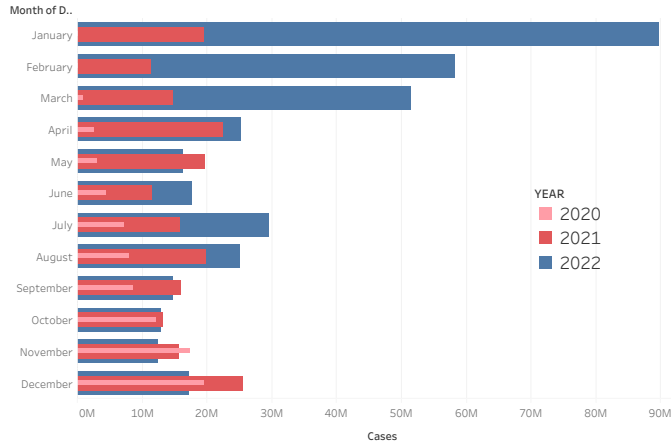

COVID-19 Pandemic 2022 | Global Breakdown

How has the Covid-19 Pandemic evolved in the year 2022?

SELECT YEAR
All

SELECT COUNTRY
All

SELECT CONTINENT
All

Total Cases
672,342,481

Deaths
6,825,312

People Vaccinated
1,310,292,000

How do Covid-19 cases in 2022 compare to previous years?

How do Covid-19 fatalities in 2022 compare to previous years?

Total cases in each country between 2020 and 2022

How have countries taken up Covid-19 vaccinations?