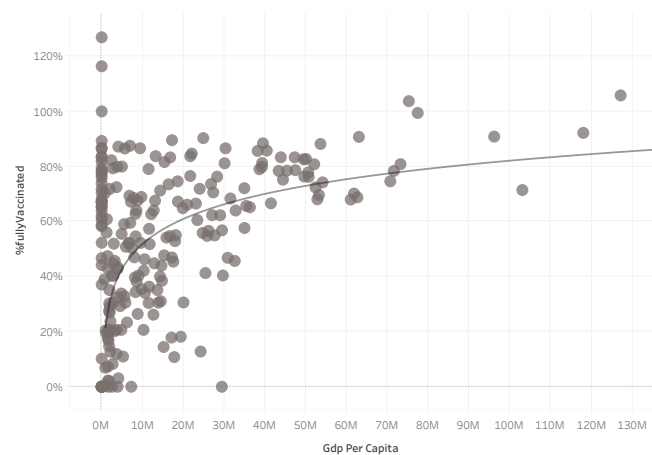

COVID-19 Pandemic 2022 | Global Breakdown

How has the Covid-19 Pandemic evolved in the year 2022?

SELECT YEAR
All

SELECT COUNTRY
All

SELECT CONTINENT
All

Total Cases
672,342,481

Deaths
6,825,312

People Vaccinated
1,310,292,000

How do Covid-19 cases in 2022 compare to previous years?

How do Covid-19 fatalities in 2022 compare to previous years?

Total cases in each country between 2020 and 2022

How have countries taken up Covid-19 vaccinations?